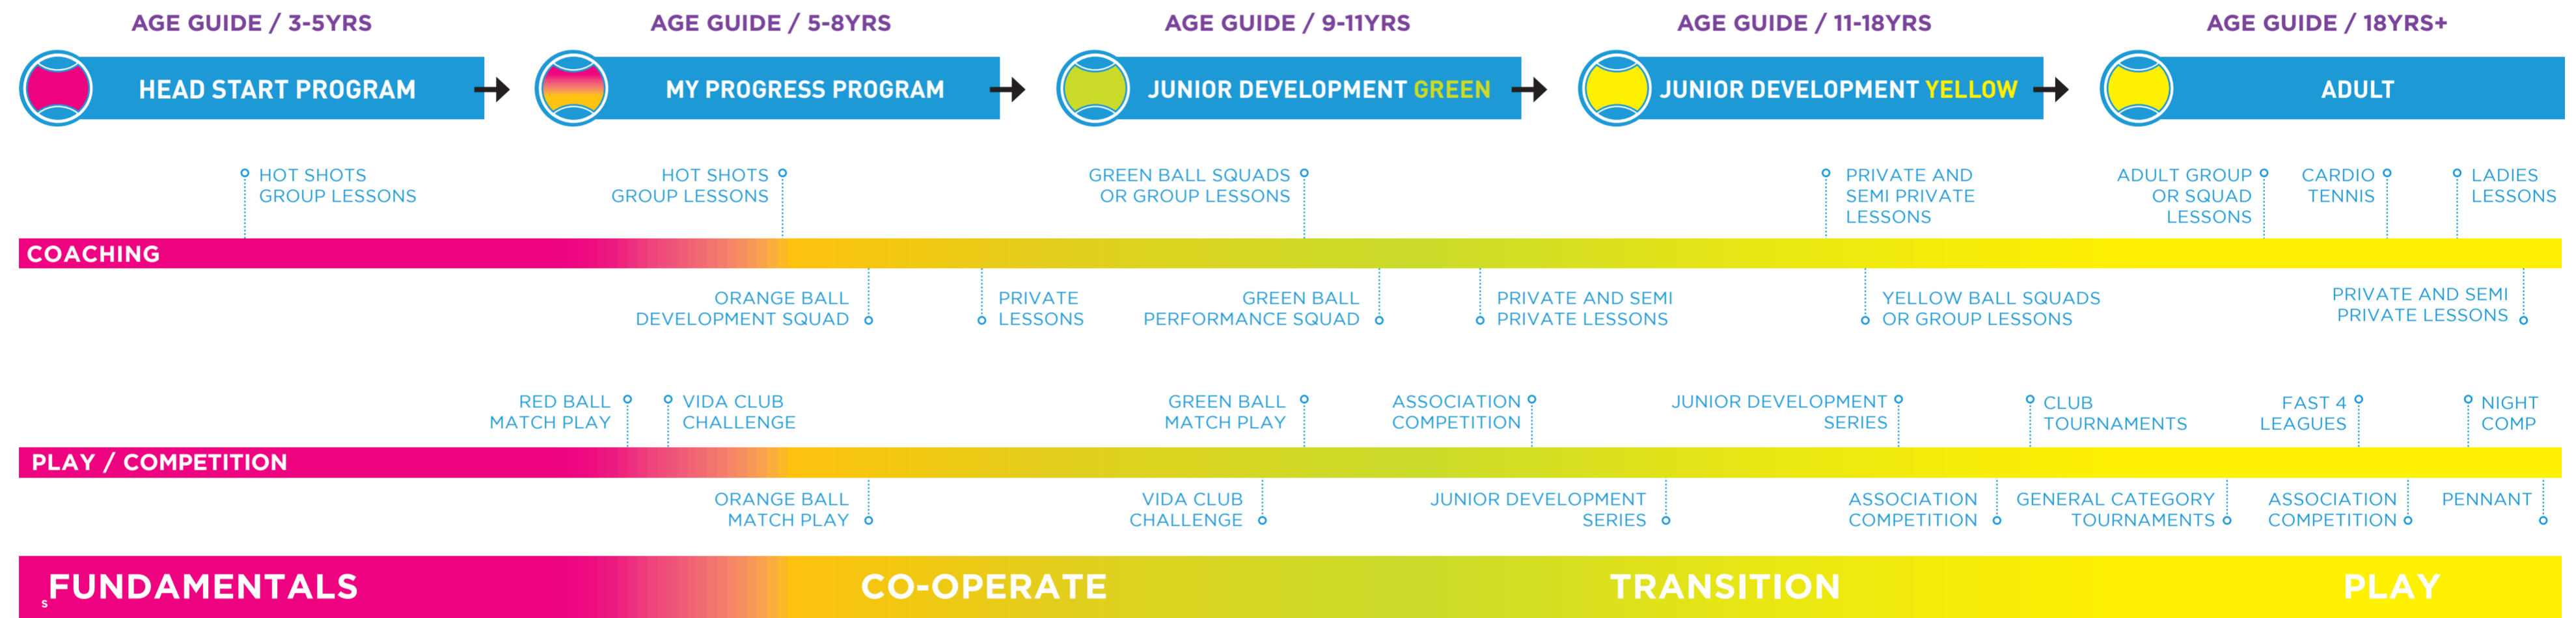

**DEVELOPMENT**

**DEVELOPEMNT COACHING LEARNING AREAS**

- Ground Strokes
- Rally
- Net Play
- Serve & Return
- Game Base
- Physical Development

**PERFORMANCE COACHING LEARNING AREAS**

- Fundamental Tactics
- Linking Tactics
- Serve & Return
- Technique
- Game Development

**PERFORMANCE**